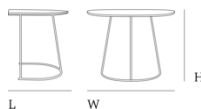

— Cecilie Manz

<b>Designed by</b>	Cecilie Manz / 2014
<b>About the designer</b>	Cecilie Manz' work within furniture, glass, lighting, and ceramics has received international acclaim and is sold and exhibited all over the world. She is educated from The Royal Danish Academy of Fine Arts with additional studies at the University of Art and Design in Helsinki. Cecilie Manz founded her own studio in Copenhagen in 1998, and has since received numerous awards and honors for her work.
<b>Environment</b>	Indoor
<b>Country of Production</b>	Sweden
<b>Preassembled</b>	No - Mount legs to tabletop.
<b>Description</b>	The Airy Coffee Table is designed with a light and airy expression through its clean lines and the table top almost floating above its thin steel frame. Available in three sizes alongside a half-side version, the Airy Coffee Table can serve a range of functions in a multitude of spaces with its playful yet quiet personality complementing any setting.
<b>Material</b>	Table top is made from plywood with a nanolaminate finish. Frame is made from 8 mm. powder coated solid steel.
<b>Cleaning &amp; Care</b>	Clean the table with a damp cloth. If necessary only use a mild detergent or washing up liquid and not concentrated. Always wipe with a dry cloth afterwards. To minimize the risk of stains and marks, liquid, grease etc. should be removed straight away. Treat the surface with a melamine sponge, available in hardware stores, to reduce minor scratches.

## Dimensions

### Half Size

Length: 38,5 cm / 15.2"  
Height: 37,4 cm / 14.7"  
Width: 44 cm / 17.3"

### Small

Length: 68 cm / 26.8"  
Height: 37,4 cm / 14.7"  
Width: 44 cm / 17.3"  
Length Between Legs: 3,7 cm / 1.5"