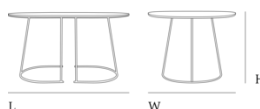

Small

Length: 68 cm / 26.8"
Height: 37,4 cm / 14.7"
Width: 44 cm / 17.3"
Length Between Legs: 3,7 cm / 1.5"